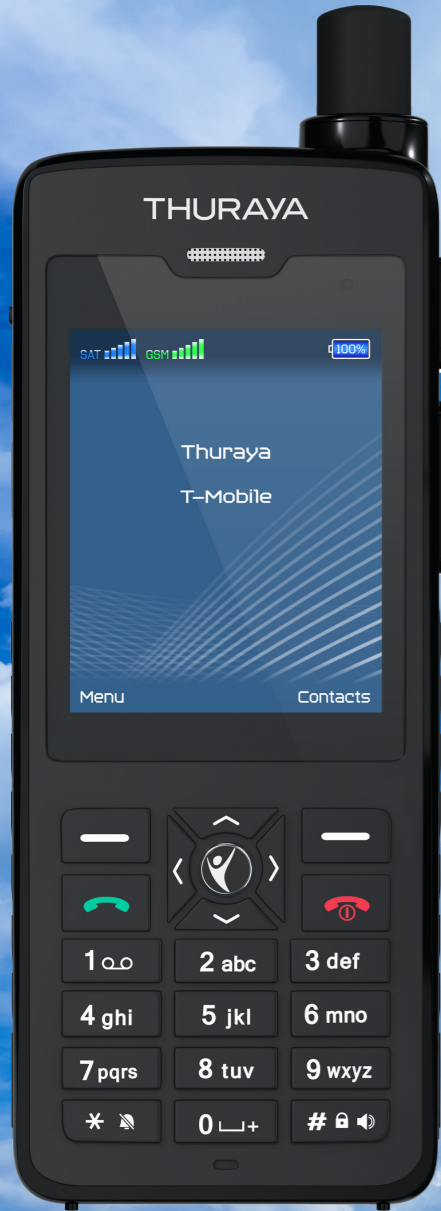

# Satellite phone Comparison sheet

**Thuraya XT-PRO DUAL**  
The World's First  
Dual Mode, Dual SIM Phone.

	Thuraya XT-PRO DUAL	Thuraya XT-PRO	Thuraya XT-LITE	Iridium 9555	Iridium 9575	IsatPhone 2
<b>Form Factor:</b>						
Size	138x57x27mm	128x53x27mm	128x53x27mm	143x55x30mm	140x60x27mm	169 x 75 x 29mm
Volume	212cm <sup>3</sup>	183cm <sup>3</sup>	183cm <sup>3</sup>	236cm <sup>3</sup>	227cm <sup>3</sup>	367cm <sup>3</sup>
Weight	222g	212g	186g	266g	247g	318g
Display size	2.4 inch	2.4 inch	2.0 inch	1.9 inch	1.9 inch	2.3 inch
<b>Navigation System</b>						
Navigation System	GPS/BeiDou/ Glonass/Galileo	GPS/BeiDou/ Glonass	GPS (GPS/BeiDou on Chinese firmware)	GPS only	GPS only	GPS only
<b>Reliability:</b>						
Battery Life	11 hrs talk / 100 hrs standby	9 hrs talk / 100 hrs standby	6 hrs talk / 80 hrs standby	4 hrs talk / 30 hrs standby	4 hrs talk / 30 hrs standby	8 hrs talk / 160 hrs standby
Ingress Protection	Shock, dust and jet water resistant	Shock, dust and jet water resistant	n/a	n/a	Shock, dust and jet water resistant	Shock, dust and jet water resistant
Display	Advanced color outdoor display with Gorilla® glass	Advanced color outdoor display with Gorilla® glass	Standard color display	Daylight readable LCD	Daylight readable LCD	Daylight readable LCD
Walk-and-Talk Functionality	Full walk-and-talk	Full walk-and-talk	Full walk-and-talk	Basic walk-and-talk	Basic walk-and-talk	No walk-and-talk
Call Stability (dropped calls)	Stable calls due to design of satellite and handset antenna supported by high gain spot beams and dynamic resource allocation			Can experience delay during call handover from one satellite to the next, through inter-satellite links		Satellite antennas are weaker which impacts call quality
Voice Codec (call quality)	4 kbps	4 kbps	4 kbps	2.2 - 3.8 kbps	2.2 - 3.8 kbps	2.4 kbps
<b>Others:</b>						
Dual-mode (SAT and GSM)	Yes	No	No	No	No	No
Dual-SIM	Yes	No	No	No	No	No
Satellite Coverage	Europe, Africa, Asia, Australia	Europe, Africa, Asia, Australia	Europe, Africa, Asia, Australia	Americas, Europe, Africa, Asia, Australia, Antarctica	Americas, Europe, Africa, Asia, Australia, Antarctica	Americas, Europe, Africa, Asia, Australia
GSM Coverage	Most global 2G/3G frequencies	n/a	n/a	n/a	n/a	n/a
Data	GmPRS: Up to 60 kbps Circuit switched: 9.6 kbps HSPA: Up to 7.2 mbps	GmPRS: Up to 60 kbps Circuit switched: 9.6 kbps	n/a	Circuit switched: 9.6 kbps	Circuit switched: 9.6 kbps	Circuit switched: 9.6 kbps
GSM Roaming (GSM SIM via satellite network)	380+ roaming partners	380+ roaming partners	380+ roaming partners	No GSM Roaming	No GSM Roaming	No GSM Roaming
<b>Additional Features:</b>						
GPS - Waypoint Navigation	✓	✓	✓	✗	✗	✗
Calendar	✓	✓	✓	✗	✗	✗
Alarms	✓	✓	✓	✗	✗	✓
Calculator	✓	✓	✓	✗	✗	✗
<b>Price</b>						
Retail Price	\$\$\$	\$\$	\$	\$\$\$\$	\$\$\$\$\$	\$\$