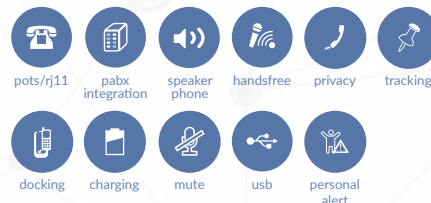

IsatDock2 MARINE ISD2 MARINE

Beam **IsatDock2 MARINE** is an intelligent docking station for the IsatPhone 2* specifically designed for maritime applications. The **MARINE** dock supports voice services via Bluetooth, POTS/RJ11 for corded phones or PABX support, handsfree speakerphone or the privacy handset. The handset is completely enclosed in the docking unit whilst still giving full access and functionality to the user. **IsatDock2 MARINE** supports the Assistance Alert, Personal Alert and Tracking functionality of the IsatPhone 2.

*IsatPhone 2 handset sold separately.